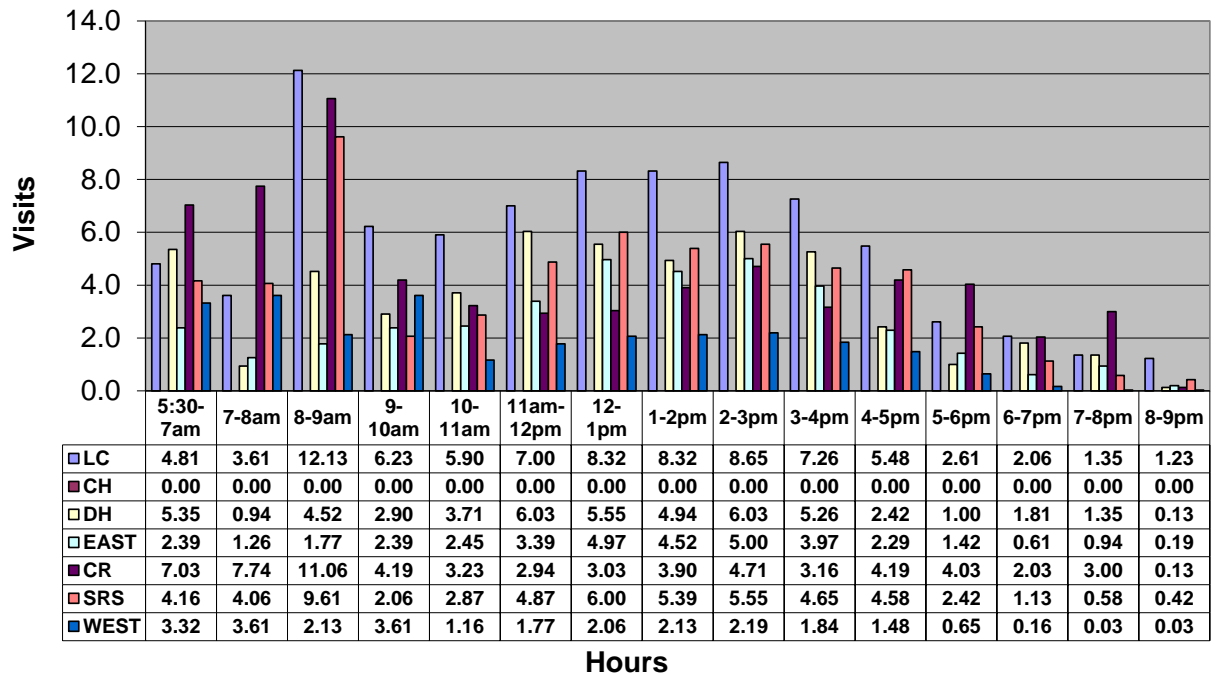

December 2023- Pool Use by Hour - Major Centers

	LC	CH	DH	EC	CR	SRS	WEST
Total Visits	2634	0	1610	1164	1996	1809	812
Avg Daily	85	0	52	38	64	58	26
Avg Hourly	6.80	0.00	4.15	3.13	4.15	4.67	2.10

December 2023 - Satellite Centers - Pool Use by Hour

Visits By Hour

	ABN	ABS	CP1	CP2	CV	MV
Total Visits	461	327	655	762	536	346
Avg Visits Per Day	14.87	10.55	21.13	24.58	17.29	11.16
Avg Visits Per Hour	1.24	0.88	1.76	2.05	1.44	0.93