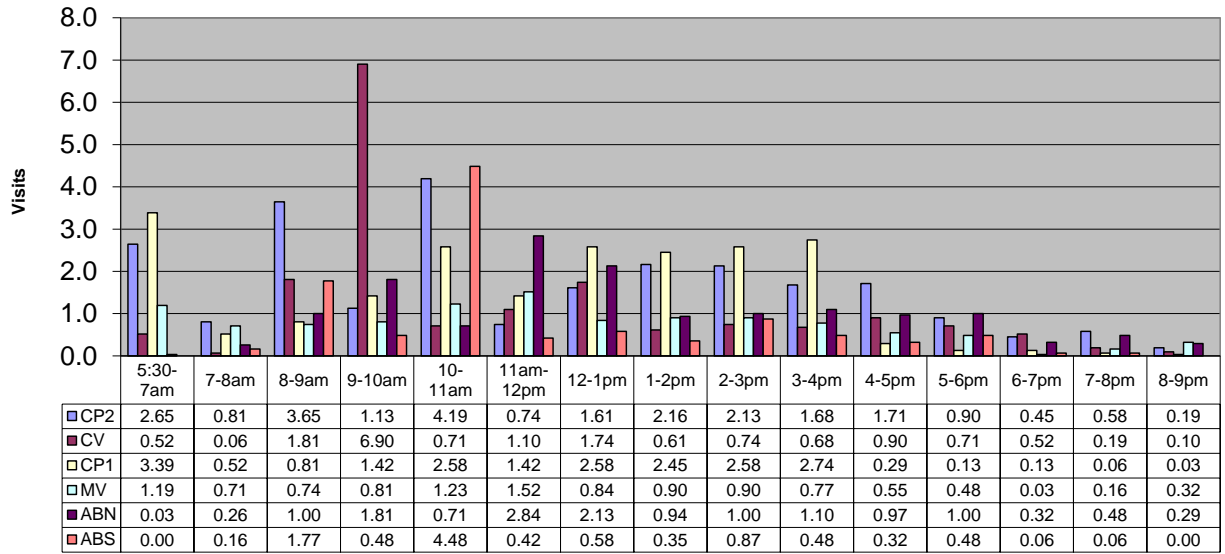

December 2023- Pool Use by Hour - Major Centers

	LC	CH	DH	EC	CR	SRS	WEST
Total Visits	2634	0	1610	1164	1996	1809	812
Avg Daily	85	0	52	38	64	58	26
Avg Hourly	6.80	0.00	4.15	3.13	4.15	4.67	2.10

December 2023 - Satellite Centers - Pool Use by Hour

Visits By Hour

	ABN	ABS	CP1	CP2	CV	MV
Total Visits	461	327	655	762	536	346
Avg Visits Per Day	14.87	10.55	21.13	24.58	17.29	11.16
Avg Visits Per Hour	1.24	0.88	1.76	2.05	1.44	0.93